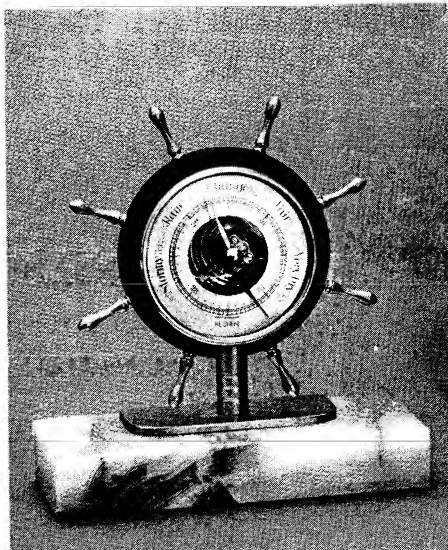

18 BAROMETER SHIPS WHEEL